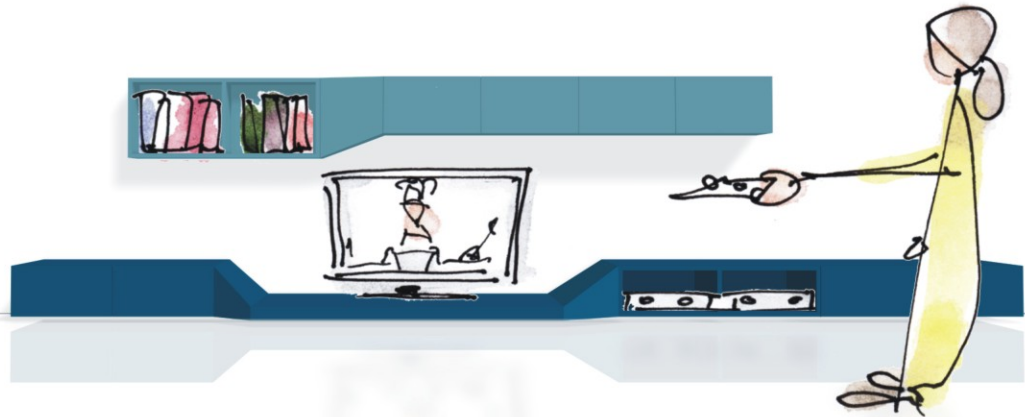

arflex

22-27 April 2009 Pad.7 Stand G14

Showroom Arflex Corso Europa, 11 MM1 S.Babila

HILLSIDE design Claesson Koivisto Rune